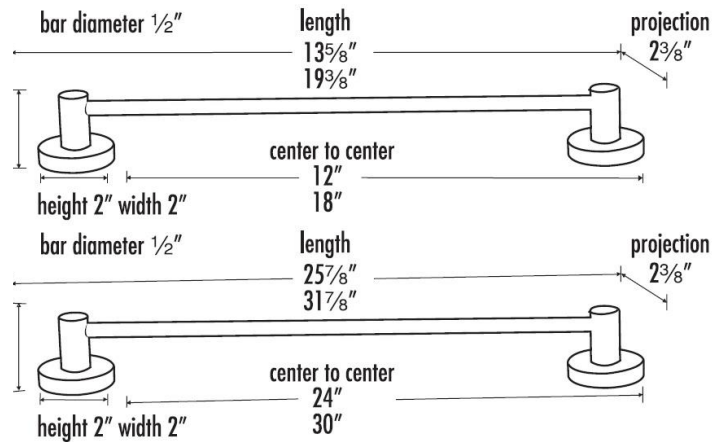

SPECIFICATIONS

CONTEMPORARY I
TOWEL BAR

FEATURES

- Modern styling
- Multiple finishes
- Concealed installation

WARRANTY

Limited lifetime

FINISHES

- Polished Brass/Non-lacquered (PB/NL)
- Polished Chrome (PC)
- Bronze (BRZ)
- Polished Nickel (PN)
- Satin Brass (SB)
- Satin Nickel (SN)

MATERIAL

Brass

PRODUCT SHEET

Item#

- A8320-12**
- A8320-18**
- A8320-24**
- A8320-30**

NOTE: Dimensions and specifications are subject to change without notice.